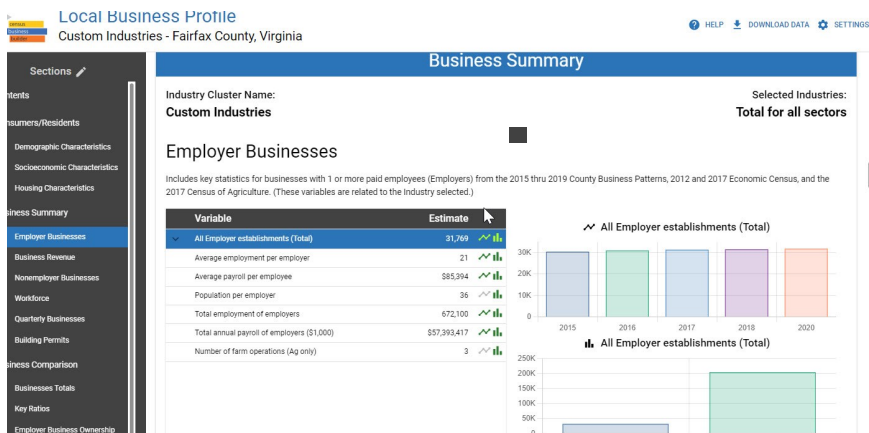

GEOGRAPHIC AREAS COVERED

Demographic and consumer spending data are shown at the state, county, city/town (“place”), ZIP Code, and census tract levels. Economic and workforce data are shown at the state, county, and city/town (“place”) levels. Trade data are shown at the state level. Users can browse data for every county in the United States.

INTERACTIVE REPORT

Fully **interactive, customizable, printable, and downloadable report** with direct access to specific sections via a content panel. The charts in each section are also interactive, and users can select which variable to graph via the icons next to the variable.

The Local Business Profile report provide access to the **margins of error (MoEs)** for demographic data.