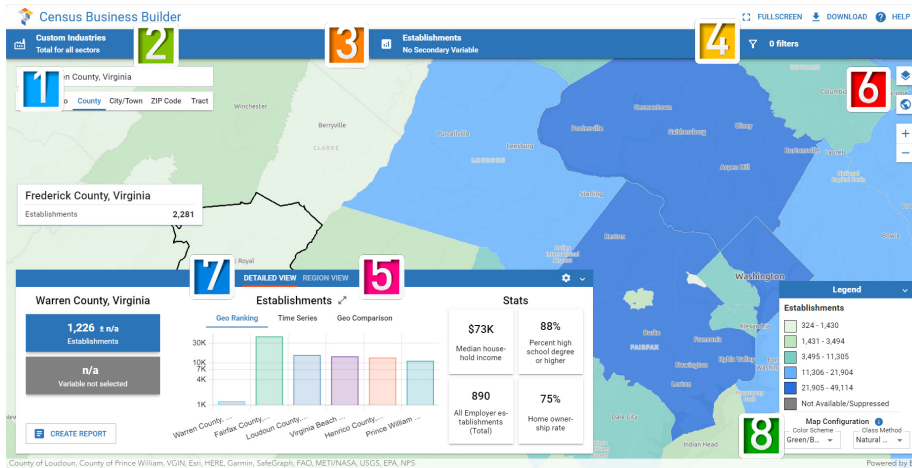

CENSUS BUSINESS BUILDER (CBB)

Provides easy access to information about potential customers and similar businesses for those starting or planning a business. The data are presented in a map-based interface that is accessed in a few simple steps.

CBB leverages Esri's **ArcGIS** platform and is the first U.S. Census Bureau data tool released on the **cloud**. The tool dynamically combines Census Bureau geography and data through an application programming interface (API) to deliver updated content to the user.

MAP FEATURES

- 1. GEOGRAPHIC LEVELS:** View data on map by type of geography. Zoom in to select grayed out geographic levels.
- 2. INDUSTRY CLUSTERS:** Create industry cluster by selecting industry categories or North American Industry Classification System (NAICS) codes.
- 3. BIVARIATE MAPPING:** View two variables on the map and in the dashboard at the same time.
- 4. FILTERS:** Use filters to narrow down data by choosing up to five variables.
- 5. REGION VIEW:** Build a region with two or more geographies. Use prebuilt regions featuring SBA HubZones, HUD Opportunity Zones, and NOAA's National Weather Service (NWS) weather forecast offices (WFOs).
- 6. MAP BUTTONS:** Download data to CSV, Excel, or Shapefile. Add reference layers via a gallery or an uploaded Shapefile or map service. Change the base map from topographic to imagery or dark.
- 7. DETAILED VIEW:** Customize dashboard to show/hide time charts and other variables. Create report for selected geographic area.
- 8. CONFIGURE MAP:** Change the map color schemes. Change the map classing methods.

Search for a location

or

TAKE A TOUR

GEOGRAPHIC AREAS COVERED

Demographic and consumer spending data are shown at the state, county, city/town (“place”), ZIP Code, and census tract levels. Economic and workforce data are shown at the state, county, and city/town (“place”) levels. Trade data are shown at the state level. Users can browse data for every county in the United States.