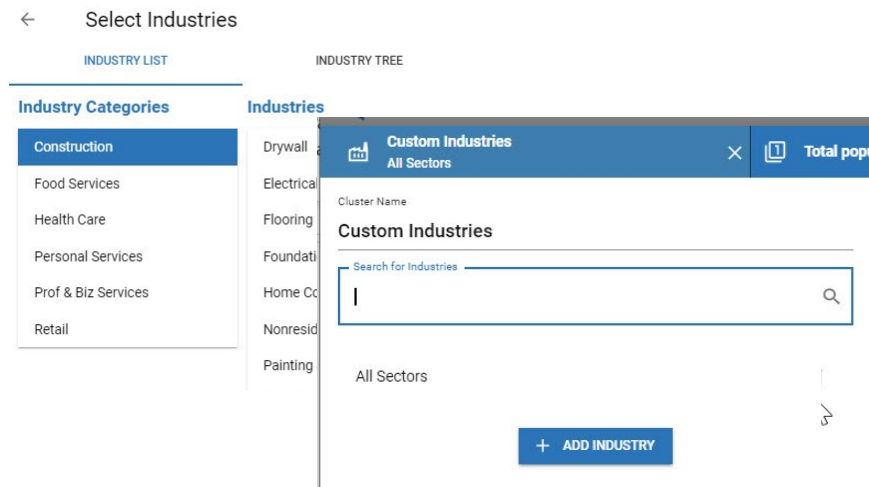

INTERACTIVE REPORT

Fully **interactive, customizable, printable, and downloadable report** with direct access to specific sections via a content panel. The charts in each section are also interactive, and users can select which variable to graph via the icons next to the variable.

The Local Business Profile report provide access to the **margins of error (MoEs)** for demographic data.

FULL INDUSTRY ACCESS ON THE CUSTOM INDUSTRY PANEL

CBB gives users access, using icons, to the most popular industry categories and access to all types of businesses via the *search for industries* option. This search accesses the full list of NAICS codes covered by the economic census.

Users can type in an industry title, keyword, or NAICS code, and the tool brings back a full list of all the associated industries.

Thank you for your interest in the Census Business Builder. Please view the handouts that present step-by-step instructions on